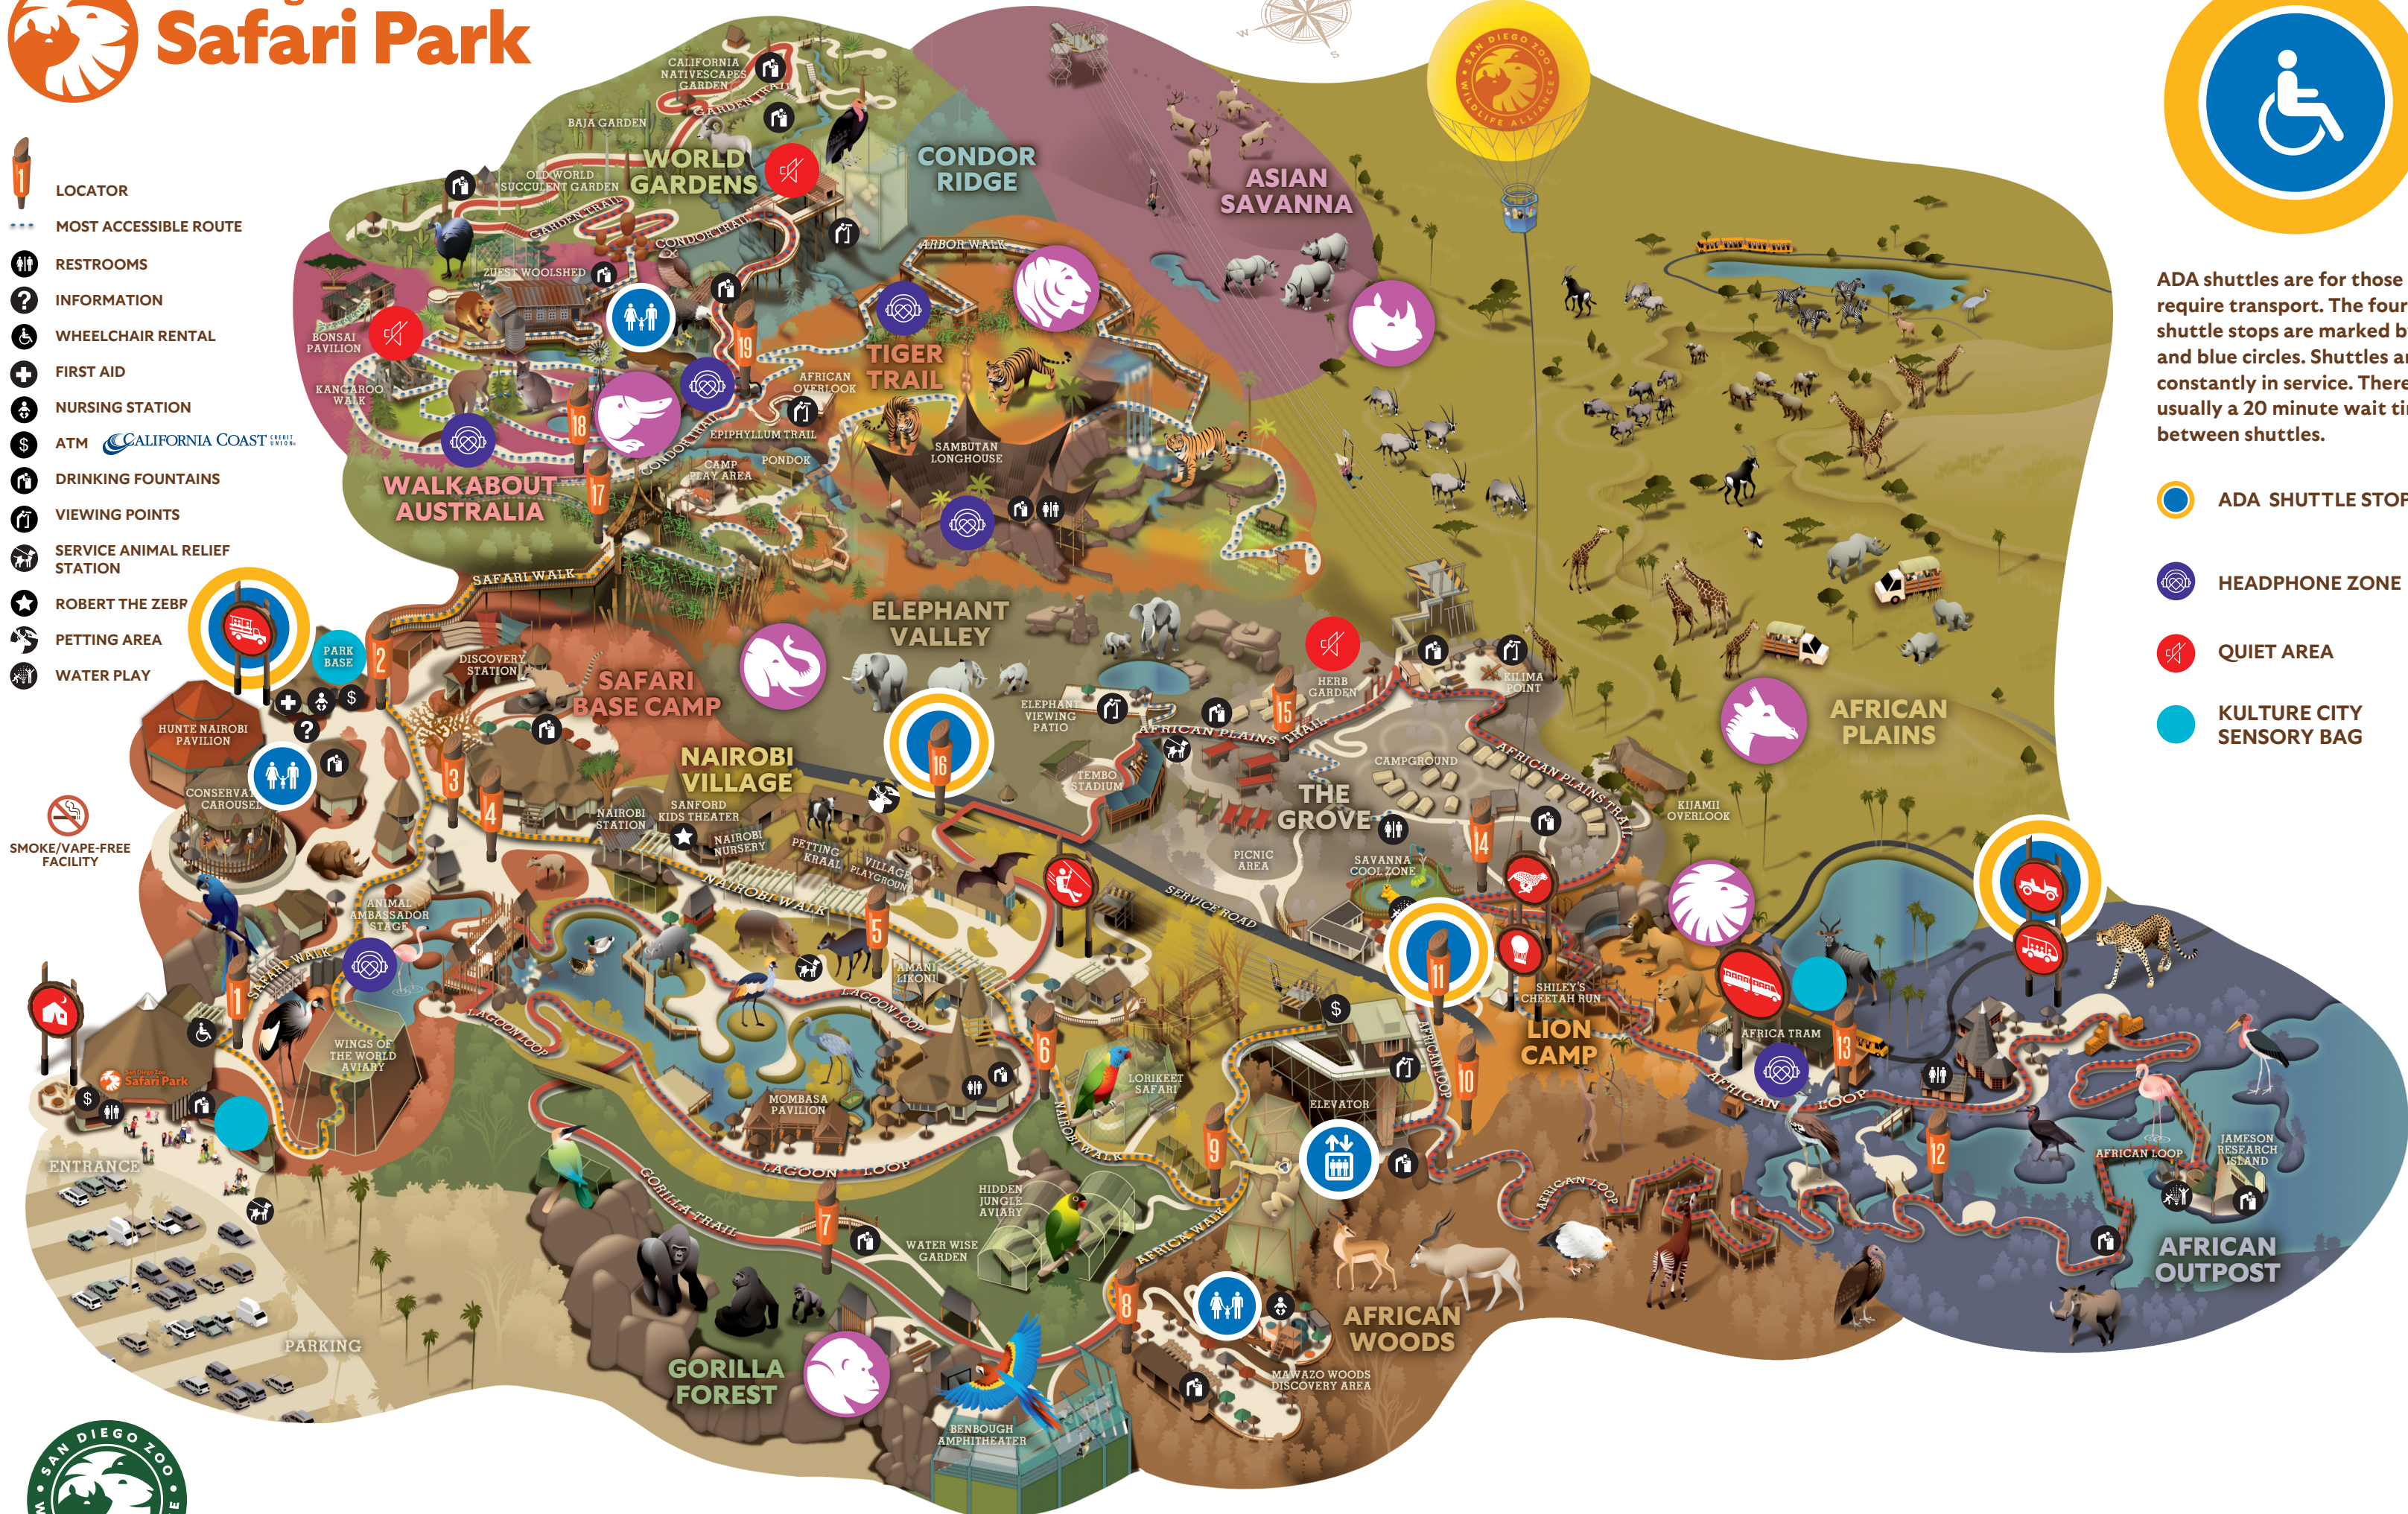

San Diego Zoo Safari Park

-  LOCATOR
-  MOST ACCESSIBLE ROUTE
-  RESTROOMS
-  INFORMATION
-  WHEELCHAIR RENTAL
-  FIRST AID
-  NURSING STATION
-  ATM 
-  DRINKING FOUNTAINS
-  VIEWING POINTS
-  SERVICE ANIMAL RELIEF STATION
-  ROBERT THE ZEBR
-  PETTING AREA
-  WATER PLAY

 SMOKE/VAPE-FREE FACILITY

ADA shuttles are for those who require transport. The four ADA shuttle stops are marked by yellow and blue circles. Shuttles are constantly in service. There is usually a 20 minute wait time between shuttles.

-  ADA SHUTTLE STOP
-  HEADPHONE ZONE
-  QUIET AREA
-  KULTURE CITY SENSORY BAG

sdzsafaripark.org