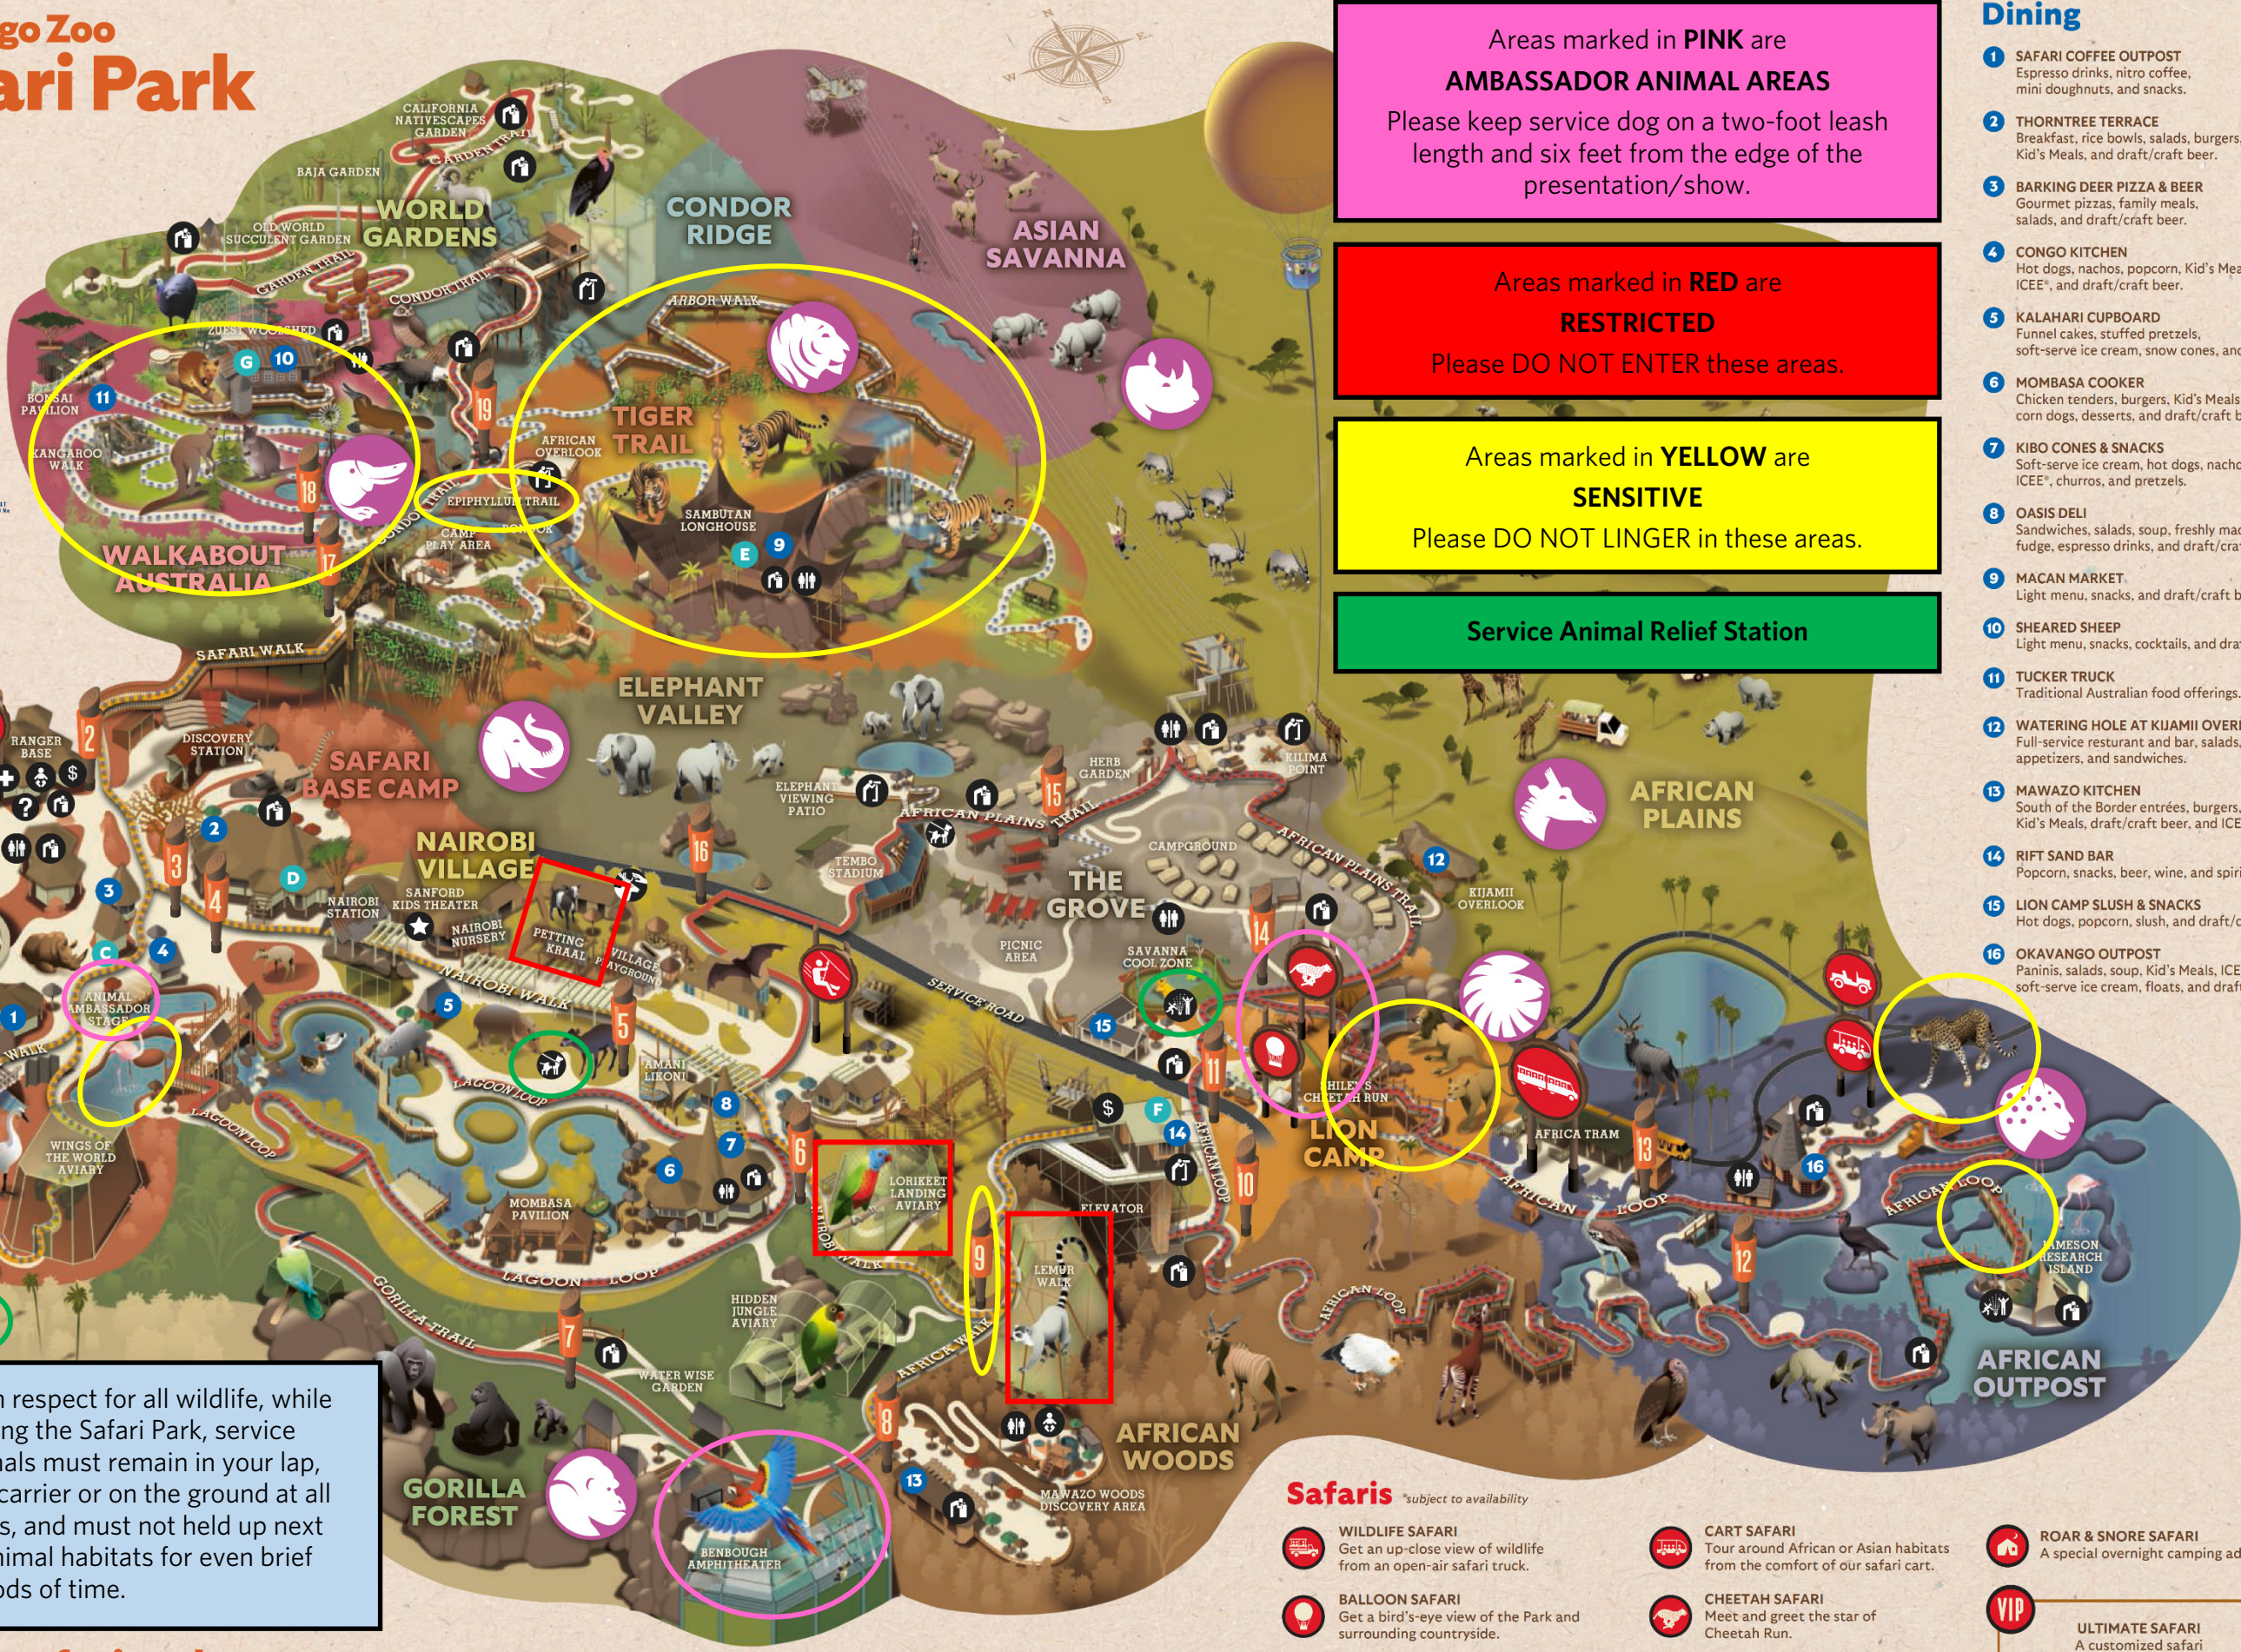

San Diego Zoo Safari Park

- LOCATOR
- MOST ACCESSIBLE ROUTE
- RESTROOMS
- INFORMATION
- WHEELCHAIR RENTAL
- FIRST AID
- NURSING STATION
- ATM
- DRINKING FOUNTAINS
- VIEWING POINTS
- SERVICE ANIMAL RELIEF STATION
- ROBERT THE ZEBRA
- PETTING AREA
- WATER PLAY

SMOKE/VAPE-FREE FACILITY

by VISUAL MAPS 03.2021

With respect for all wildlife, while visiting the Safari Park, service animals must remain in your lap, dog carrier or on the ground at all times, and must not held up next to animal habitats for even brief periods of time.

sdzsafaripark.org

Areas marked in **PINK** are **AMBASSADOR ANIMAL AREAS**
Please keep service dog on a two-foot leash length and six feet from the edge of the presentation/show.

Areas marked in **RED** are **RESTRICTED**
Please **DO NOT ENTER** these areas.

Areas marked in **YELLOW** are **SENSITIVE**
Please **DO NOT LINGER** in these areas.

Service Animal Relief Station

1. ### Dining
1. **1 SAFARI COFFEE OUTPOST**
     Espresso drinks, nitro coffee, mini doughnuts, and snacks.
  2. **2 THORNTREE TERRACE**
     Breakfast, rice bowls, salads, burgers, Kid's Meals, and draft/craft beer.
  3. **3 BARKING DEER PIZZA & BEER**
     Gourmet pizzas, family meals, salads, and draft/craft beer.
  4. **4 CONGO KITCHEN**
     Hot dogs, nachos, popcorn, Kid's Meals, ICEE®, and draft/craft beer.
  5. **5 KALAHARI CUPBOARD**
     Funnel cakes, stuffed pretzels, soft-serve ice cream, snow cones, and ICEE®.
  6. **6 MOMBASA COOKER**
     Chicken tenders, burgers, Kid's Meals, corn dogs, desserts, and draft/craft beer.
  7. **7 KIBO CONES & SNACKS**
     Soft-serve ice cream, hot dogs, nachos, ICEE®, churros, and pretzels.
  8. **8 OASIS DELI**
     Sandwiches, salads, soup, freshly made fudge, espresso drinks, and draft/craft beer.
  9. **9 MACAN MARKET**
     Light menu, snacks, and draft/craft beer.
  10. **10 SHEARED SHEEP**
      Light menu, snacks, cocktails, and draft/craft beer.
  11. **11 TUCKER TRUCK**
      Traditional Australian food offerings.
  12. **12 WATERING HOLE AT KIJAMII OVERLOOK**
      Full-service restaurant and bar, salads, appetizers, and sandwiches.
  13. **13 MAWAZO KITCHEN**
      South of the Border entrées, burgers, salads, Kid's Meals, draft/craft beer, and ICEE®.
  14. **14 RIFT SAND BAR**
      Popcorn, snacks, beer, wine, and spirits.
  15. **15 LION CAMP SLUSH & SNACKS**
      Hot dogs, popcorn, slush, and draft/craft beer.
  16. **16 OKAVANGO OUTPOST**
      Paninis, salads, soup, Kid's Meals, ICEE®, soft-serve ice cream, floats, and draft/craft beer.

1. ### Safaris
2. *subject to availability
3. **WILDLIFE SAFARI**
     Get an up-close view of wildlife from an open-air safari truck.
   - **BALLOON SAFARI**
     Get a bird's-eye view of the Park and surrounding countryside.
   - **BEHIND-THE-SCENES SAFARI**
     Travel by cart to visit exclusive off-view areas.
   - **CART SAFARI**
     Tour around African or Asian habitats from the comfort of our safari cart.
   - **CHEETAH SAFARI**
     Meet and greet the star of Cheetah Run.
   - **FLIGHTLINE SAFARI**
     Glide along a zip line for 2/3 mile over vast animal habitats.
   - **ROAR & SNORE SAFARI**
     A special overnight camping adventure.
   - **VIP**
     ULTIMATE SAFARI
     A customized safari experience of a lifetime.