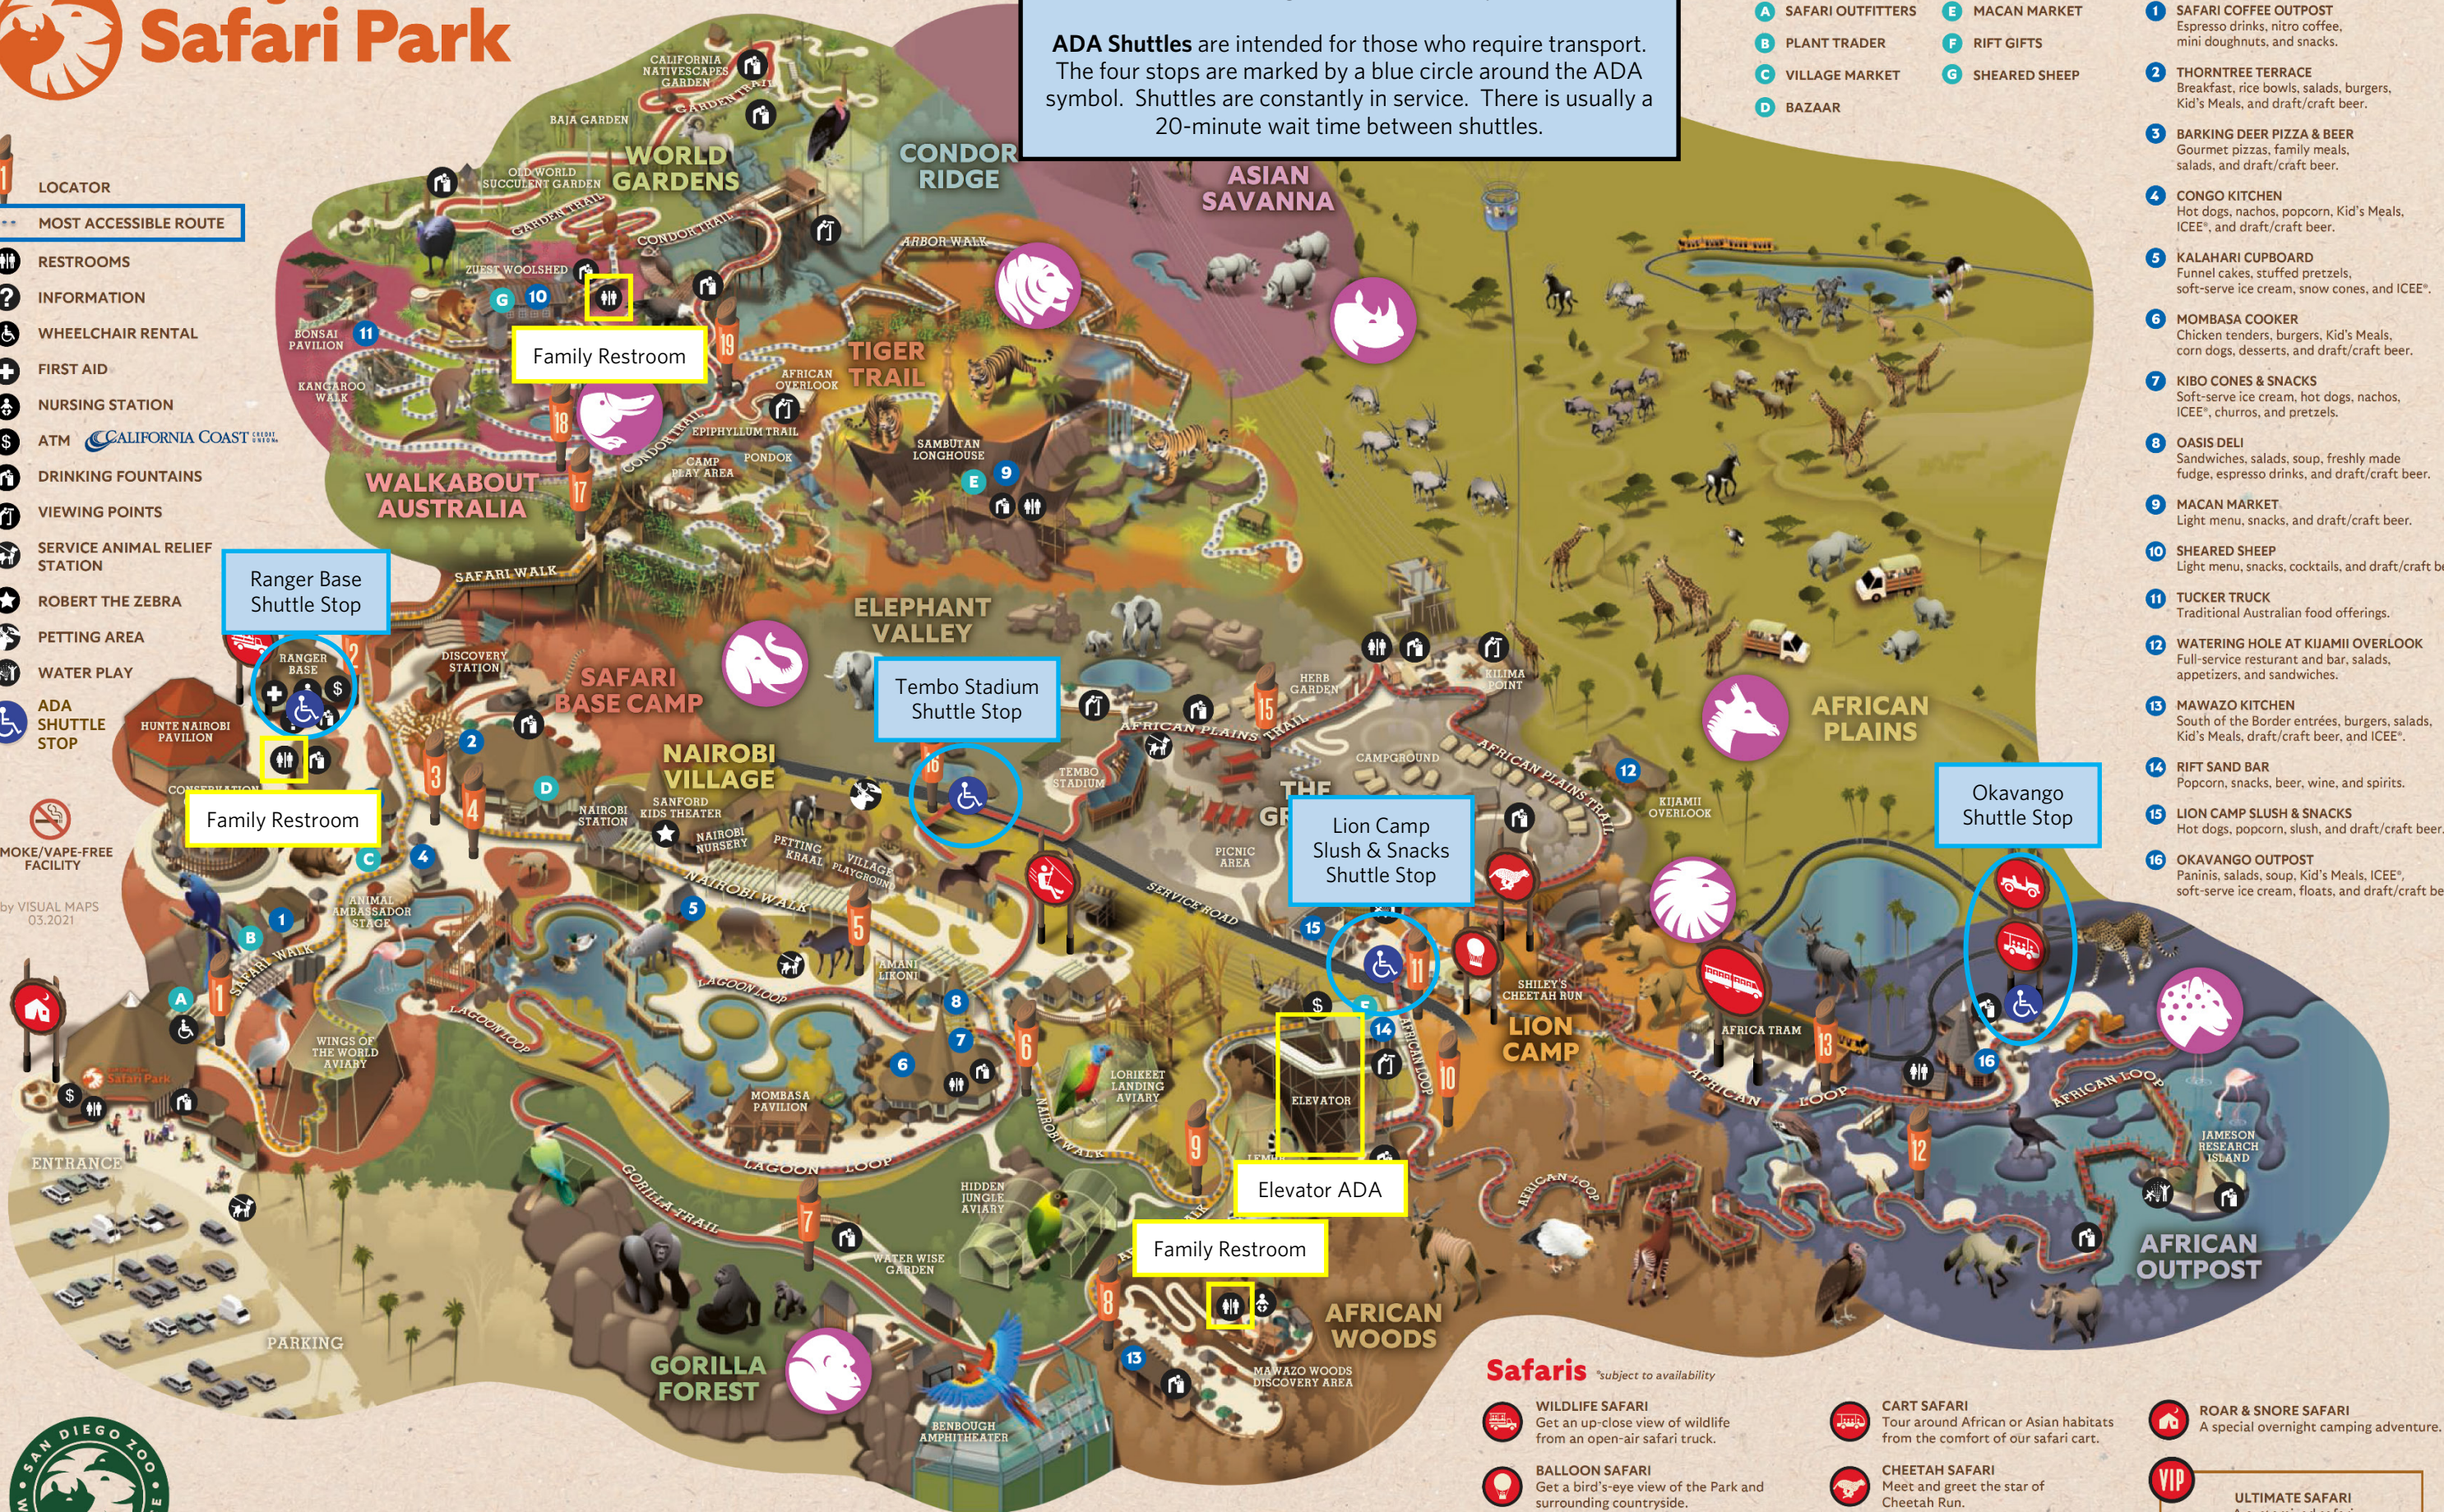

San Diego Zoo Safari Park

- LOCATOR
 - MOST ACCESSIBLE ROUTE
 - RESTROOMS
 - INFORMATION
 - WHEELCHAIR RENTAL
 - FIRST AID
 - NURSING STATION
 - ATM
 - DRINKING FOUNTAINS
 - VIEWING POINTS
 - SERVICE ANIMAL RELIEF STATION
 - ROBERT THE ZEBRA
 - PETTING AREA
 - WATER PLAY
 - ADA SHUTTLE STOP
 - SMOKE/VAPE-FREE FACILITY
- by VISUAL MAPS 03.2021

Accessible Walking Paths (indicated by blue dots)

ADA Shuttles are intended for those who require transport. The four stops are marked by a blue circle around the ADA symbol. Shuttles are constantly in service. There is usually a 20-minute wait time between shuttles.

- ### Safaris
- *subject to availability*
- WILDLIFE SAFARI**
Get an up-close view of wildlife from an open-air safari truck.
 - BALLOON SAFARI**
Get a bird's-eye view of the Park and surrounding countryside.
 - BEHIND-THE-SCENES SAFARI**
Travel by cart to visit exclusive off-view areas.
 - CART SAFARI**
Tour around African or Asian habitats from the comfort of our safari cart.
 - CHEETAH SAFARI**
Meet and greet the star of Cheetah Run.
 - FLIGHTLINE SAFARI**
Glide along a zip line for 2/3 mile over vast animal habitats.
 - ROAR & SNORE SAFARI**
A special overnight camping adventure.
 - VIP**
ULTIMATE SAFARI
A customized safari experience of a lifetime.